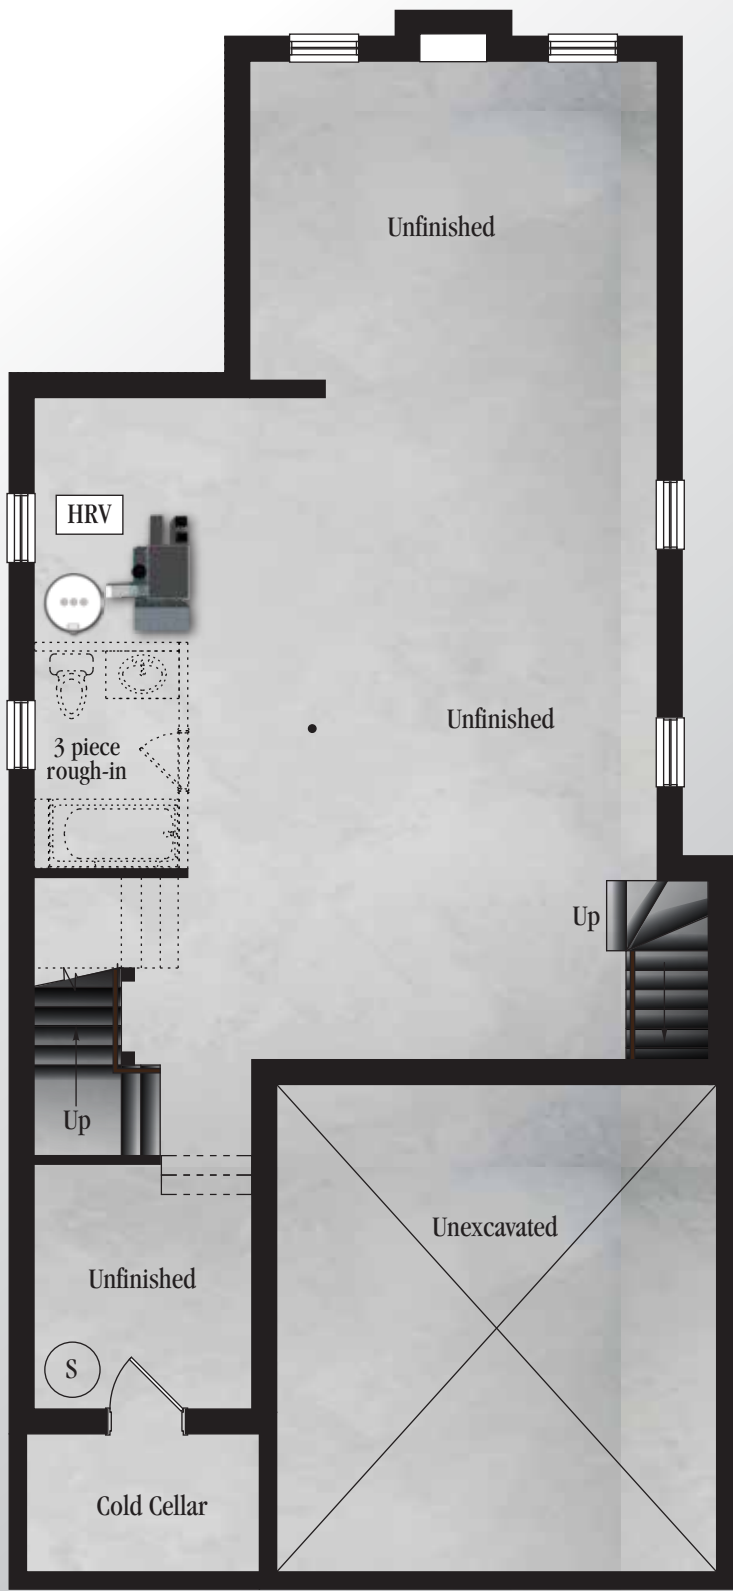

Mannington
Elevation B - 2188 SF

San Diego
HOMES

Mannington
Elevation A - 2188 SF

San Diego
HOMES

Mannington
3 Bed • 2.5 Bath • 2188 SF
34' Lot

Lower Level

Main Level

Upper Level

Upper Level • Elevation B

All material, specifications and floor plans are subject to change without notice. All floor plans are approximate dimensions. Actual usable floor space may vary from the stated floor area. Colour representations are approximate and subject to change. ©San Diego Homes