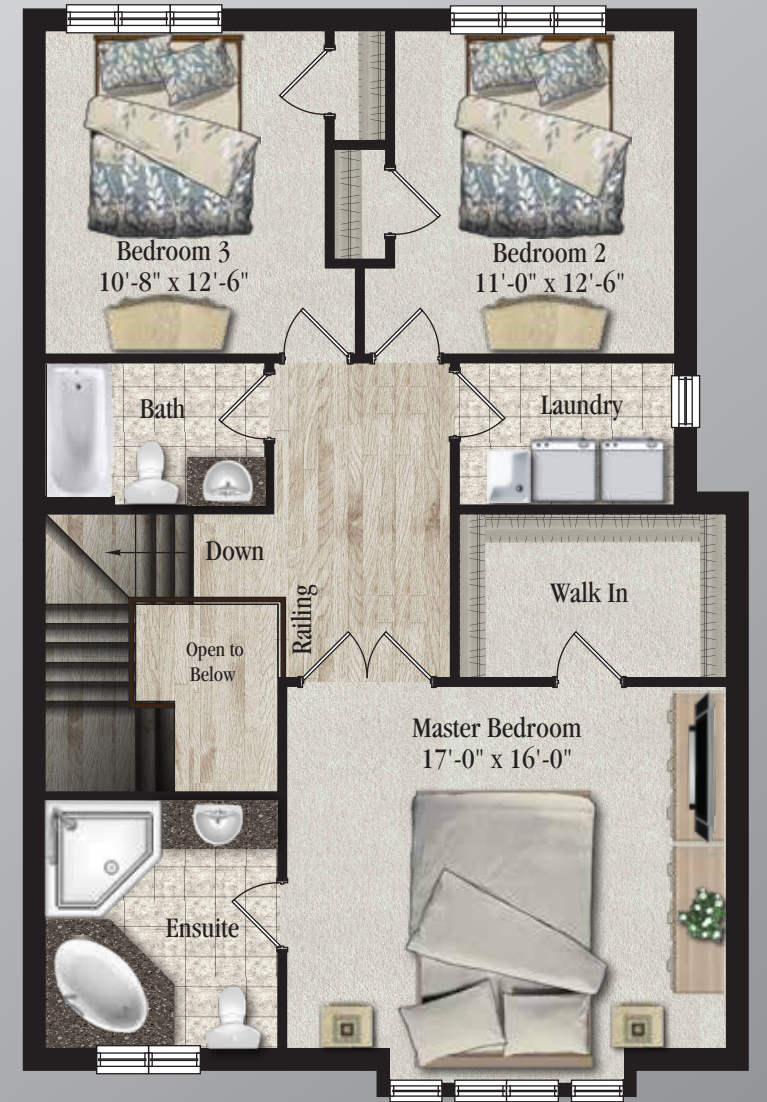

Mannington
Elevation B - 2188 SF

San Diego
HOMES

Mannington
Elevation A - 2188 SF

San Diego
HOMES

Mannington
3 Bed • 2.5 Bath • 2188 SF
34' Lot

Lower Level

Main Level

Upper Level

Upper Level • Elevation B

All material, specifications and floor plans are subject to change without notice. All floor plans are approximate dimensions. Actual usable floor space may vary from the stated floor area. Colour representations are approximate and subject to change. ©San Diego Homes